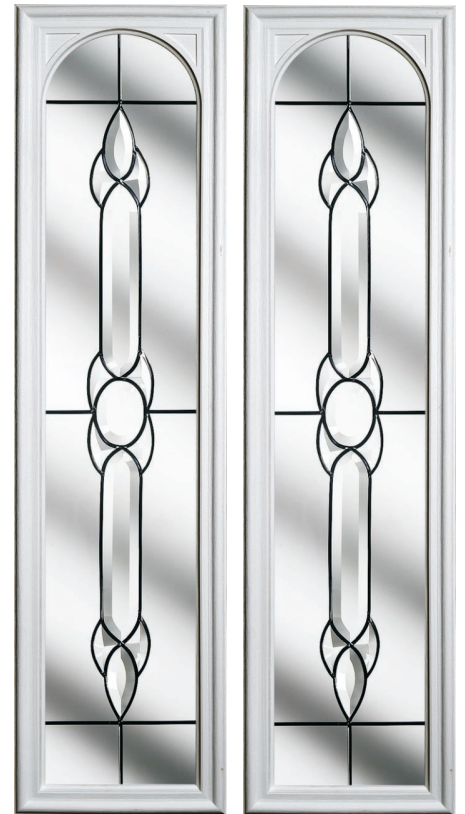

*Signature*  
OPTIONS BY REGALEAD

Half Glazed 560 X 915mm

*Crystal  
Bohemia*  
OVERLAY ART

Half Moon 550 x 250mm

Half Glazed Arch Top 560 x 915mm

Dual Glazed 205 x 915mm

9 Lite Centre  
187 x 467mm

Dual Glazed Arch Top  
205 x 915mm

Dual Glazed Mid Panel  
207 x 550mm or 201 x 605mm

Oval 423 x 989mm

Dual Glazed Toplite  
202 x 149mm