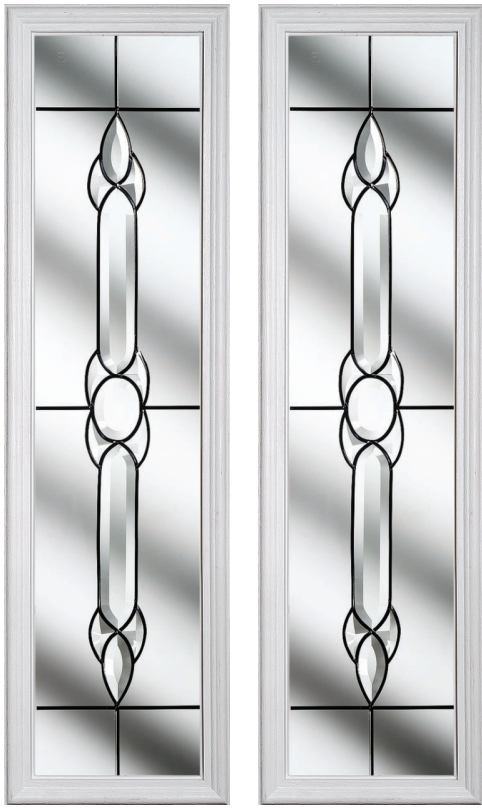

*Signature*  
OPTIONS BY REGALEAD

Half Glazed 560 X 915mm

*Crystal  
Bohemia*  
OVERLAY ART

Half Moon 550 x 250mm

Half Glazed Arch Top 560 x 915mm

Dual Glazed 205 x 915mm

9 Lite Centre  
187 x 467mm

Dual Glazed Arch Top  
205 x 915mm

Dual Glazed Mid Panel  
207 x 550mm or 201 x 605mm

Oval 423 x 989mm

Dual Glazed Toplite  
202 x 149mm