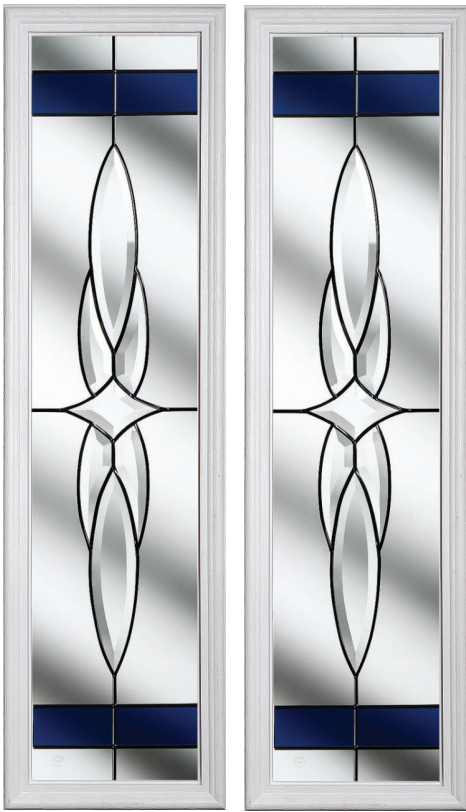

*Signature*  
OPTIONS BY REGALEAD

Half Glazed 560 x 915mm

*Crystal  
Harmony*  
OVERLAY ART

Half Moon 550 x 205mm

Half Glazed Arch Top 560 x 915mm

Dual Glazed 205 x 915mm

9 Lite Centre  
187 x 467mm

Dual Glazed Arch Top  
205 x 915mm

Dual Glazed Mid Panel  
207 x 550mm or 201 x 605mm

Oval 423 x 989mm

Dual Glazed Toplite  
202 x 149mm