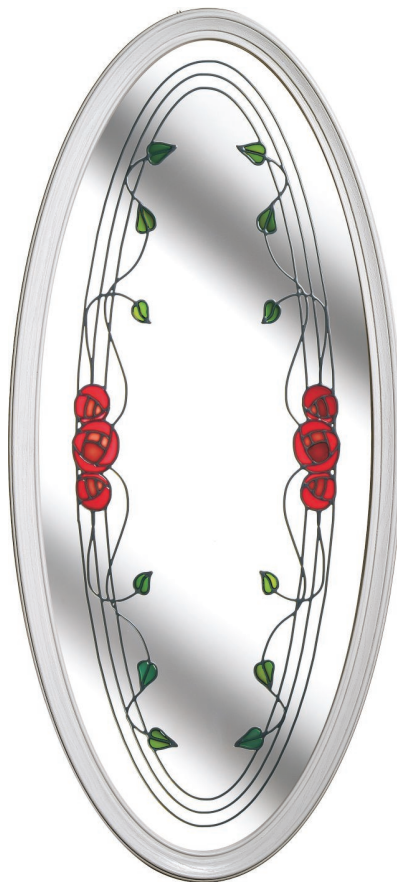

Signature
OPTIONS BY REGALED

Half Glazed 560 x 915mm

Mackintosh
Rose
RESIN ART

Half Moon 550 x 250mm

Half Glazed Arch Top 560 x 915mm

Dual Glazed 205 x 915mm

9 Lite Centre
187 x 467mm

Dual Glazed Arch Top
205 x 915mm

Dual Glazed Mid Panel
207 x 550mm or 201 x 605mm

Oval 423 x 989mm

Dual Glazed Toplite
202 x 149mm