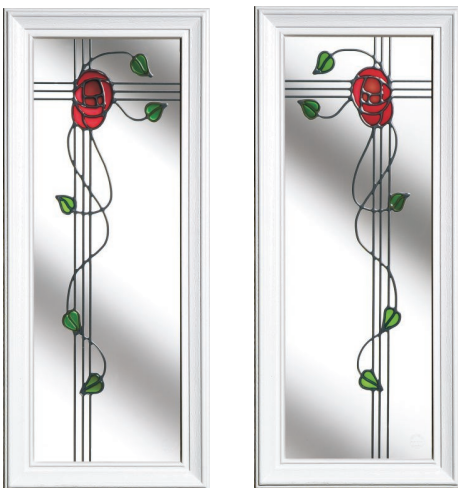

Signature
OPTIONS BY REGALED

Half Glazed 560 x 915mm

Mackintosh
Rose
RESIN ART

Half Moon 550 x 250mm

Half Glazed Arch Top 560 x 915mm

Dual Glazed 205 x 915mm

9 Lite Centre
187 x 467mm

Dual Glazed Arch Top
205 x 915mm

Dual Glazed Mid Panel
207 x 550mm or 201 x 605mm

Oval 423 x 989mm

Dual Glazed Toplite
202 x 149mm