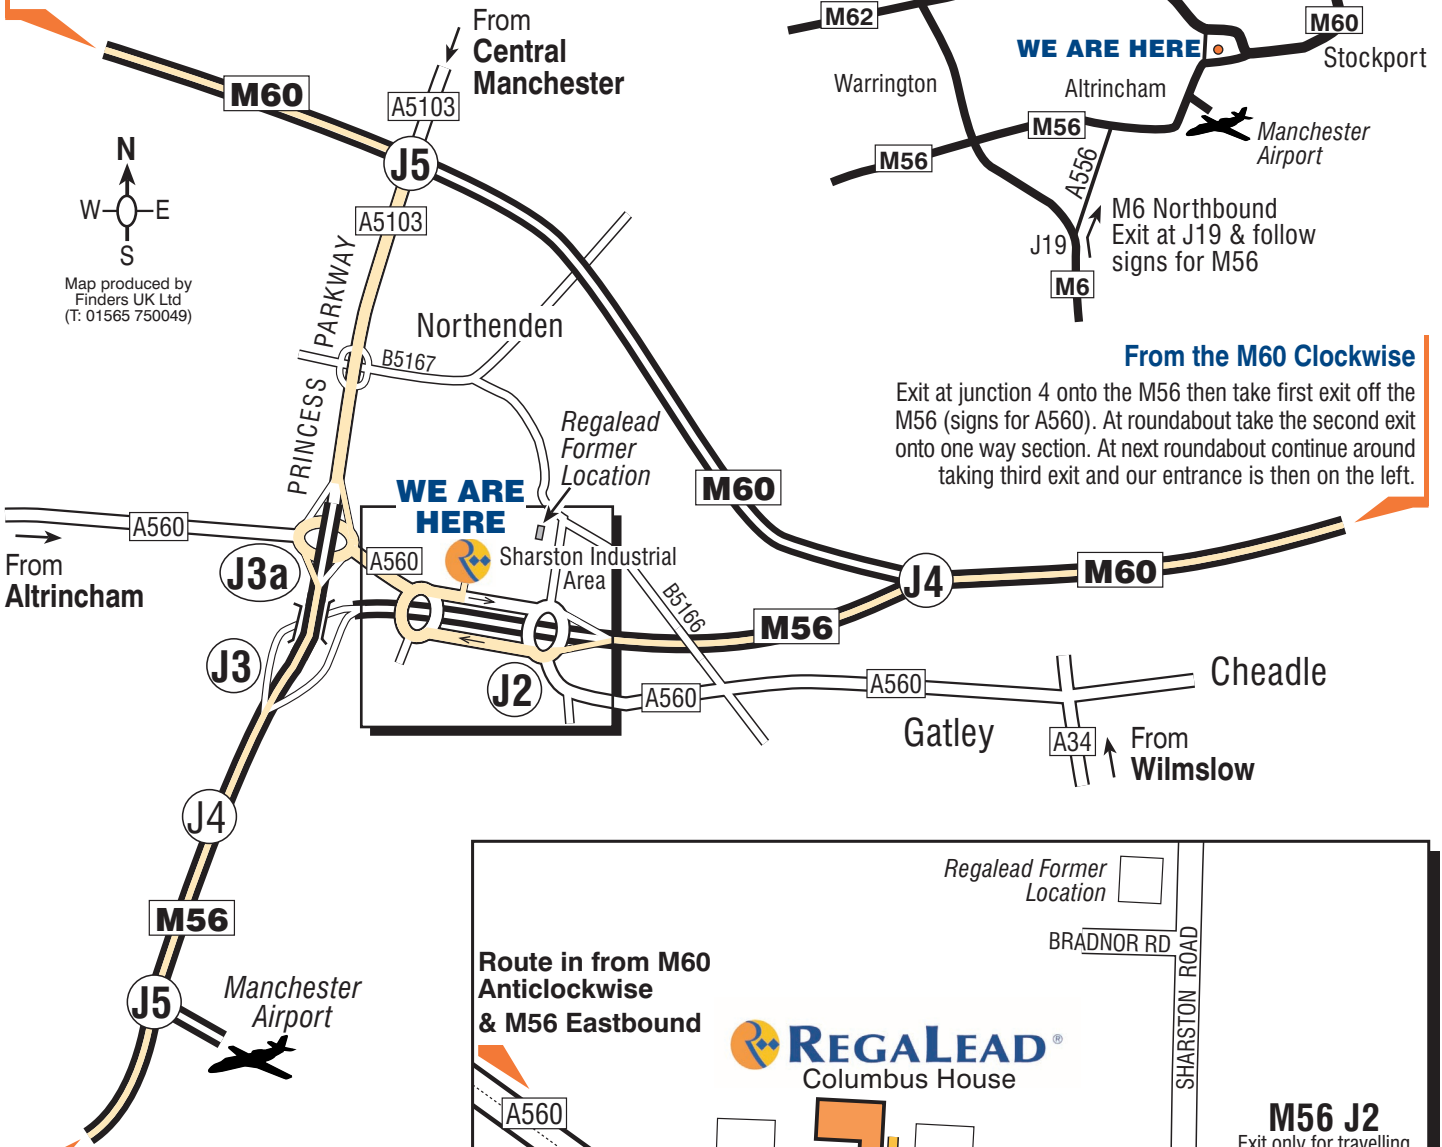

Regalead Ltd
Columbus House
Altrincham Road
Sharston
Manchester M22 9AF

Tel: 0161 946 1164
Fax: 0161 946 1033
Email: sales@regalead.co.uk
Web: www.regalead.com

From the M60 Anticlockwise

Exit at junction 5 and follow signs for M56.
After about one mile get into inside lane and exit the A5103 at signs for A560. At roundabout take the first exit and continue to next roundabout. Take the first exit onto one way section and our entrance is then on the left.

From the M60 Clockwise

Exit at junction 4 onto the M56 then take first exit off the M56 (signs for A560). At roundabout take the second exit onto one way section. At next roundabout continue around taking third exit and our entrance is then on the left.

From the M6 Northbound

Exit at junction 19 and follow A556 to join M56 towards Manchester. Then see below.

From the M56 Eastbound

At junction 3 get into second lane following signs for the City Centre.

Continue for a short distance then exit onto the slip road at junction 3A following signs for the A560. At the roundabout take the third exit and continue to the next roundabout.

Take the first exit onto one way section and our entrance is then on the left.

We have two entrances

- (A) Visitor Parking
- (B) Deliveries, collections & other vehicles