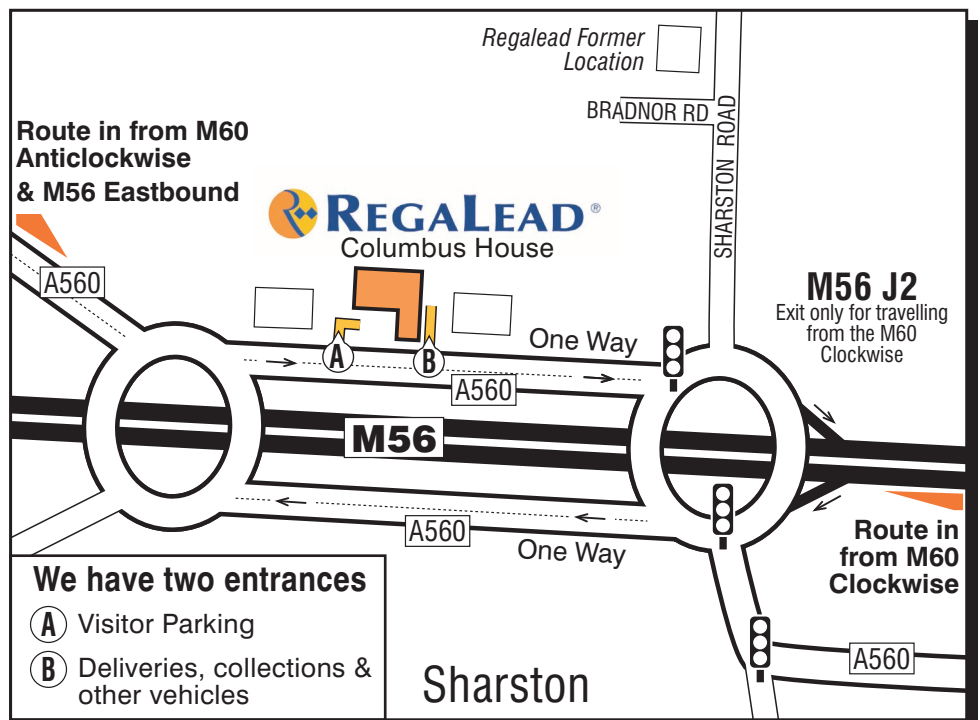

Regalead Ltd
Columbus House
Altrincham Road
Sharston
Manchester M22 9AF

Tel: 0161 946 1164
Fax: 0161 946 1033
Email: sales@regalead.co.uk
Web: www.regalead.com

From the M60 Anticlockwise

Exit at junction 5 and follow signs for M56.
After about one mile get into inside lane and exit the A5103 at signs for A560. At roundabout take the first exit and continue to next roundabout. Take the first exit onto one way section and our entrance is then on the left.

From the M60 Clockwise

Exit at junction 4 onto the M56 then take first exit off the M56 (signs for A560). At roundabout take the second exit onto one way section. At next roundabout continue around taking third exit and our entrance is then on the left.

From the M6 Northbound

Exit at junction 19 and follow A556 to join M56 towards Manchester. Then see below.

From the M56 Eastbound

At junction 3 get into second lane following signs for the City Centre.

Continue for a short distance then exit onto the slip road at junction 3A following signs for the A560. At the roundabout take the third exit and continue to the next roundabout.

Take the first exit onto one way section and our entrance is then on the left.

We have two entrances

- (A) Visitor Parking
- (B) Deliveries, collections & other vehicles